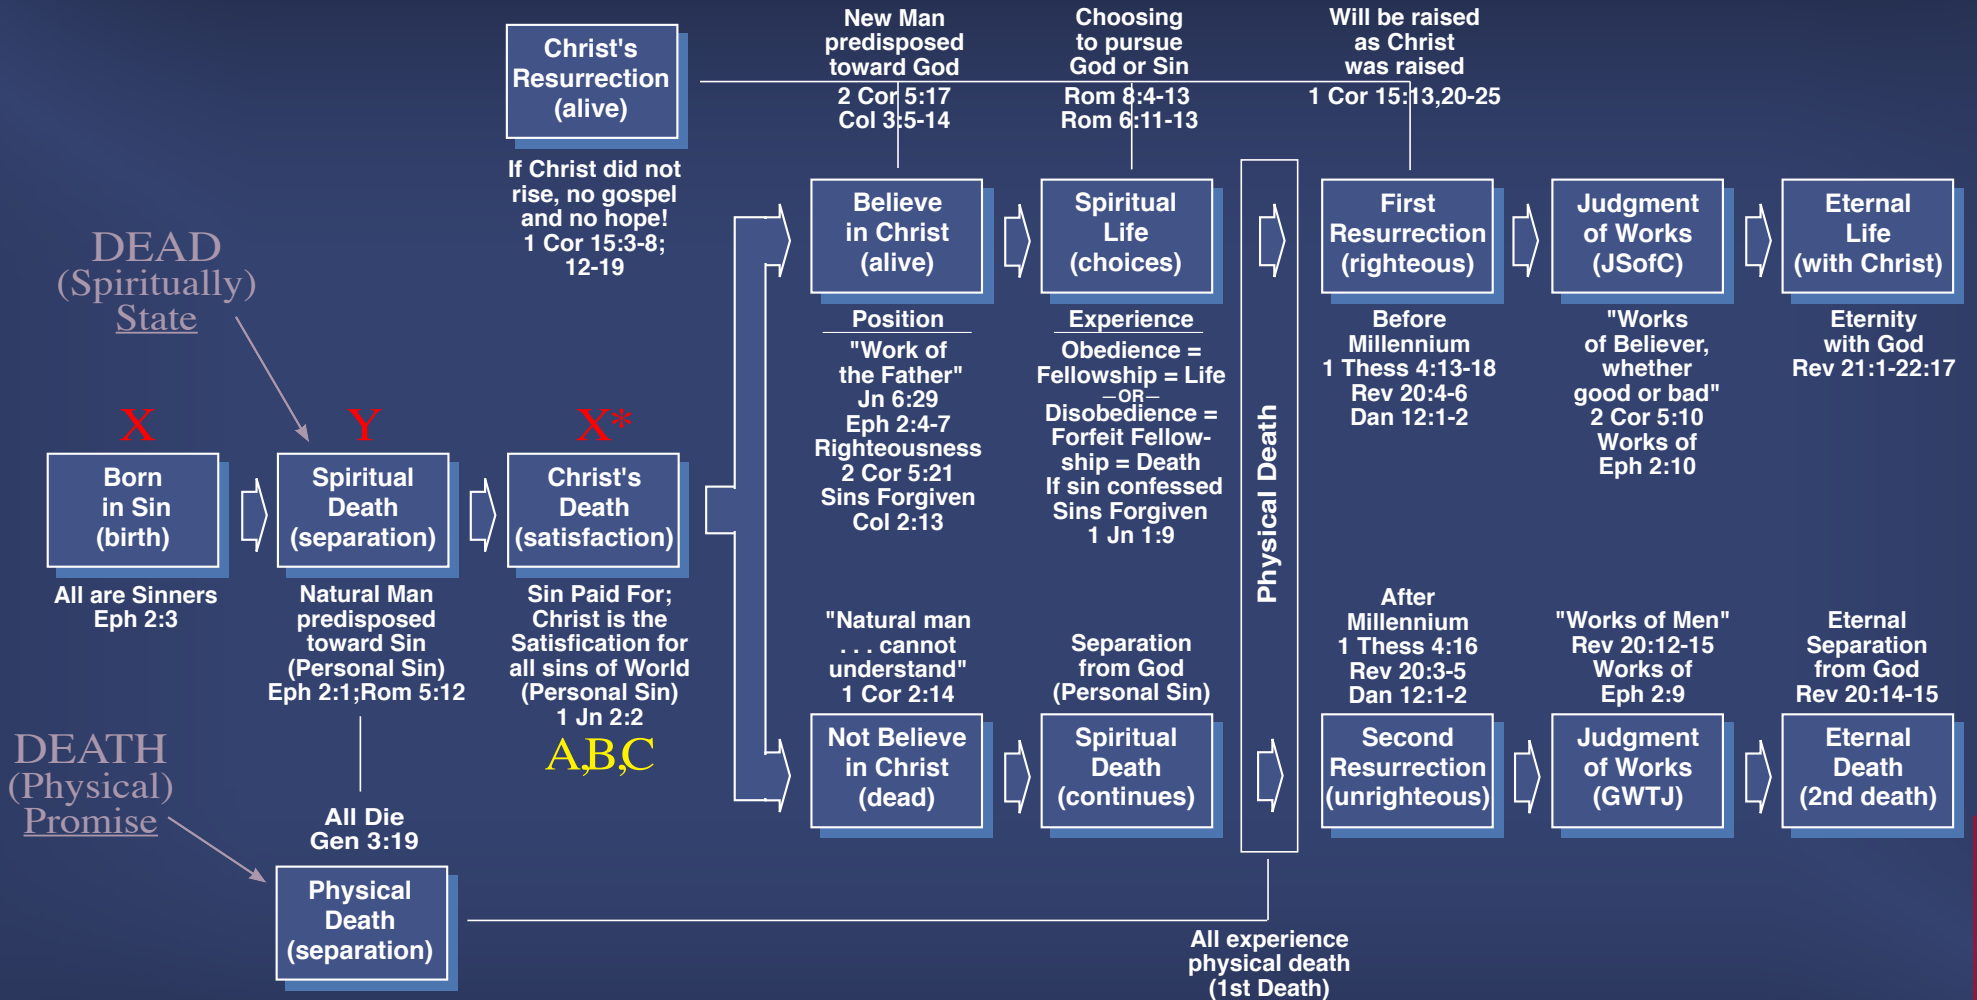

SOLUTION TO SIN

the PROBLEM

the SOLUTION

Sin	Initiated	Addressed
Inherited	X	X*
Personal	Y	Y*