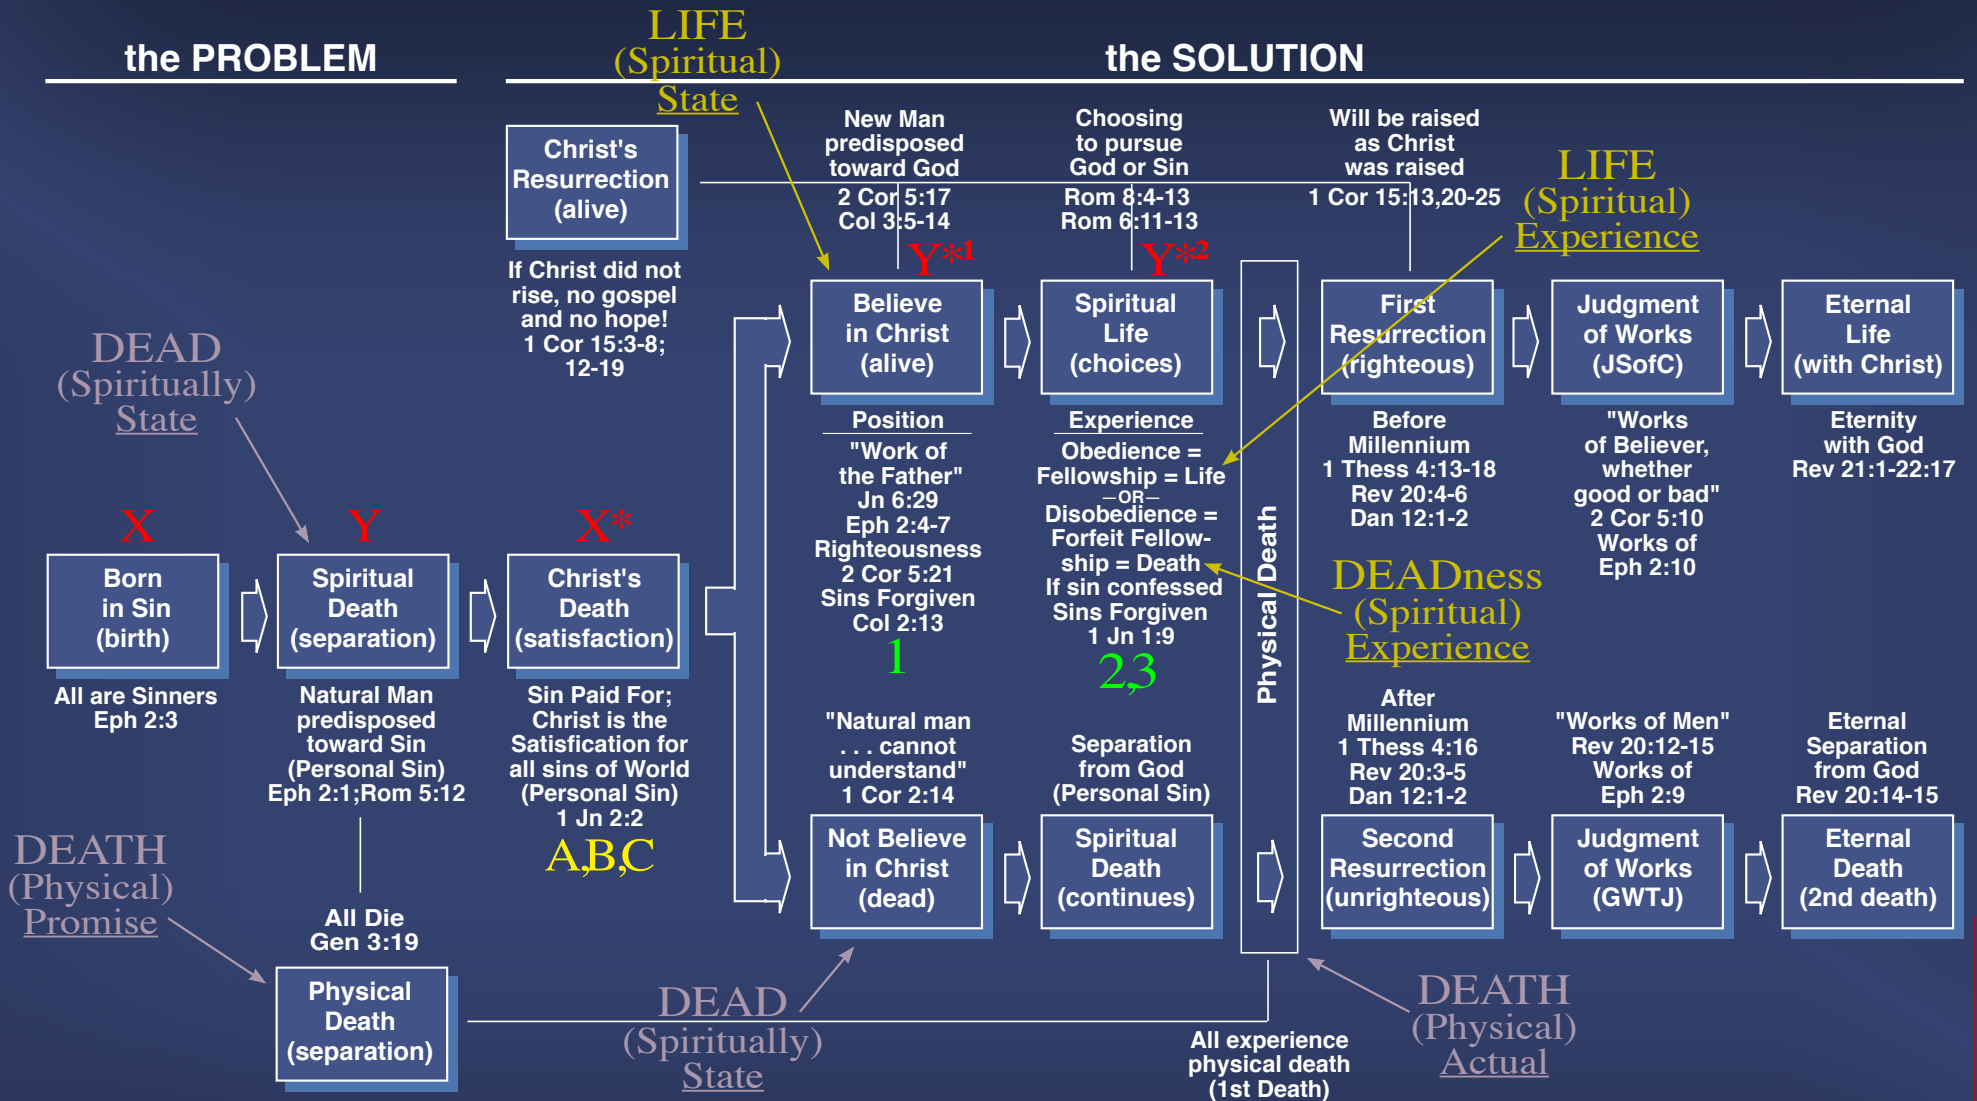

SOLUTION TO SIN

the PROBLEM

the SOLUTION

Sin	Initiated	Addressed
Inherited	X	X*
Personal	Y	Y*