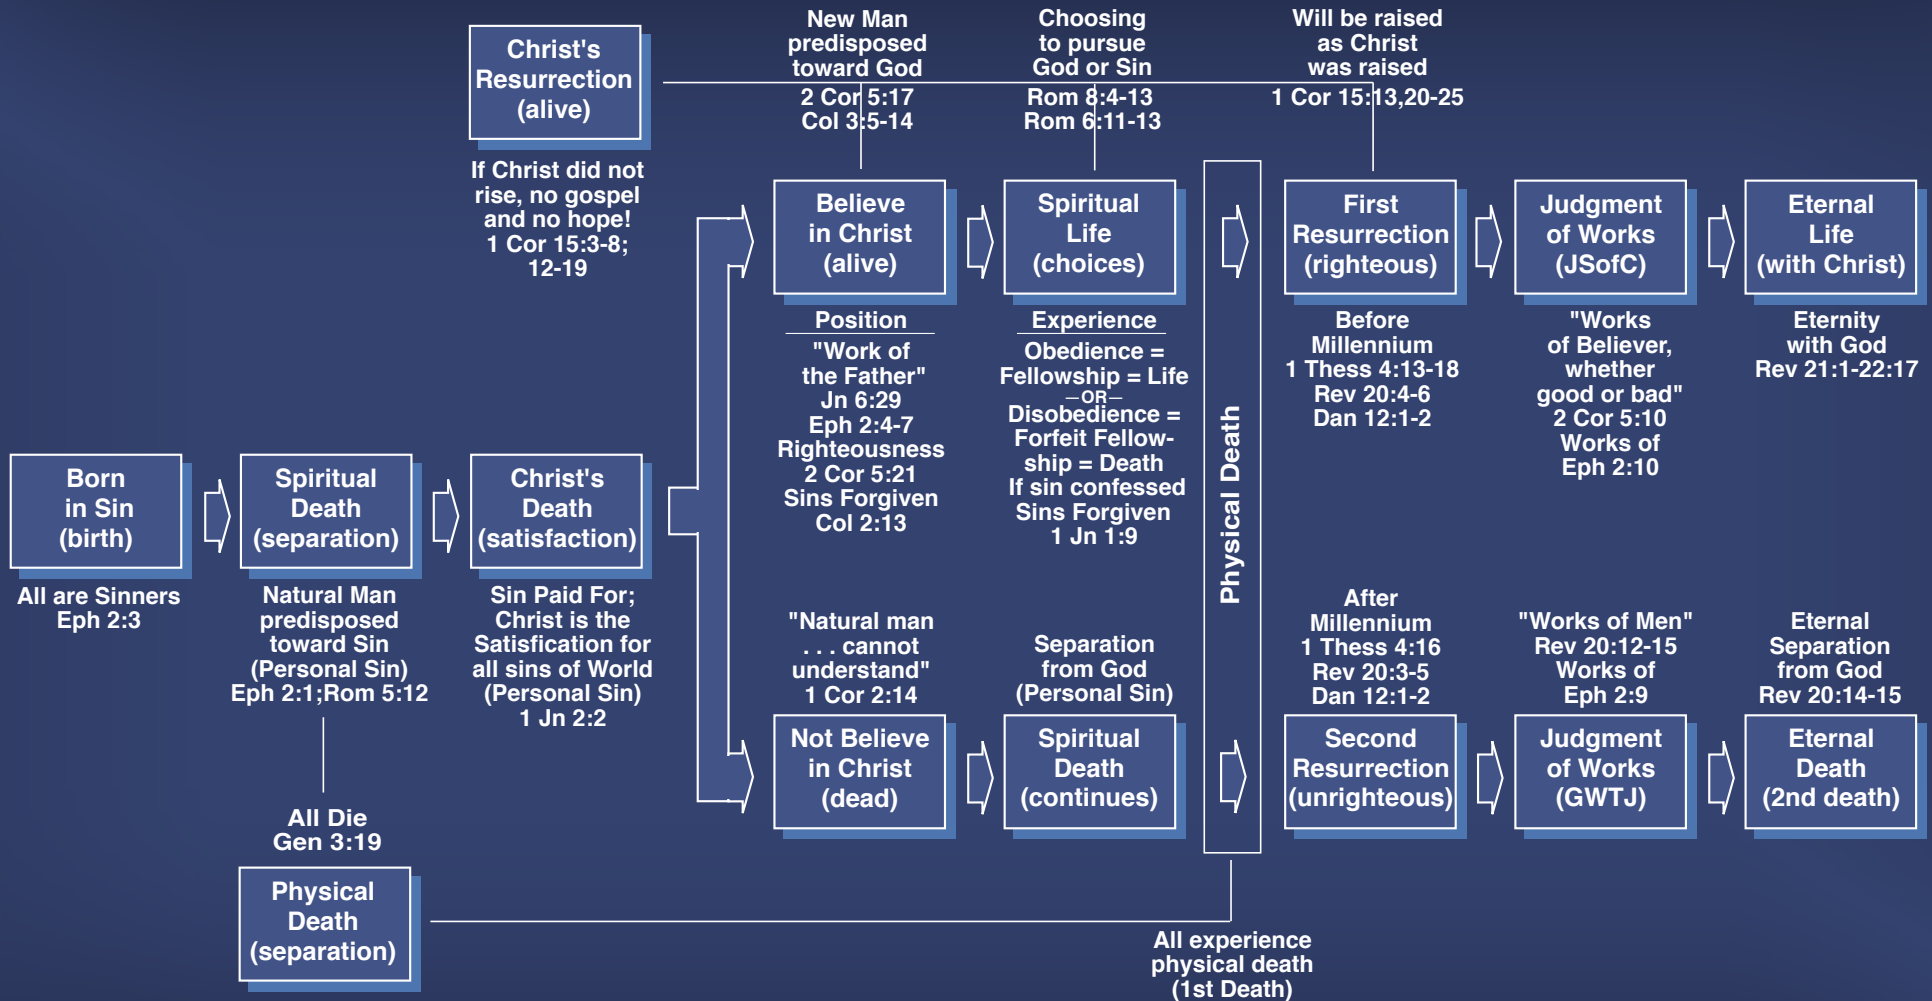

Solution to Sin
Part Three
Biblical Reality

SOLUTION TO SIN

the PROBLEM

the SOLUTION

Sin	Initiated	Addressed
Inherited	X	X*
Personal	Y	Y*

Sin	Paid For	Forgiven
Past	A	1
Present	B	2
Future	C	3

SOLUTION TO SIN

the PROBLEM

the SOLUTION

Sin	Initiated	Addressed
Inherited	X	X*
Personal	Y	Y*

Sin	Paid For	Forgiven
Past	A	1
Present	B	2
Future	C	3

SOLUTION TO SIN

the PROBLEM

the SOLUTION

Sin	Initiated	Addressed
Inherited	X	X*
Personal	Y	Y*

Sin	Paid For	Forgiven
Past	A	1
Present	B	2
Future	C	3

SOLUTION TO SIN

the PROBLEM

LIFE (Spiritual) State

the SOLUTION

Sin	Initiated	Addressed
Inherited	X	X*
Personal	Y	Y*

Sin	Paid For	Forgiven
Past	A	1
Present	B	2
Future	C	3