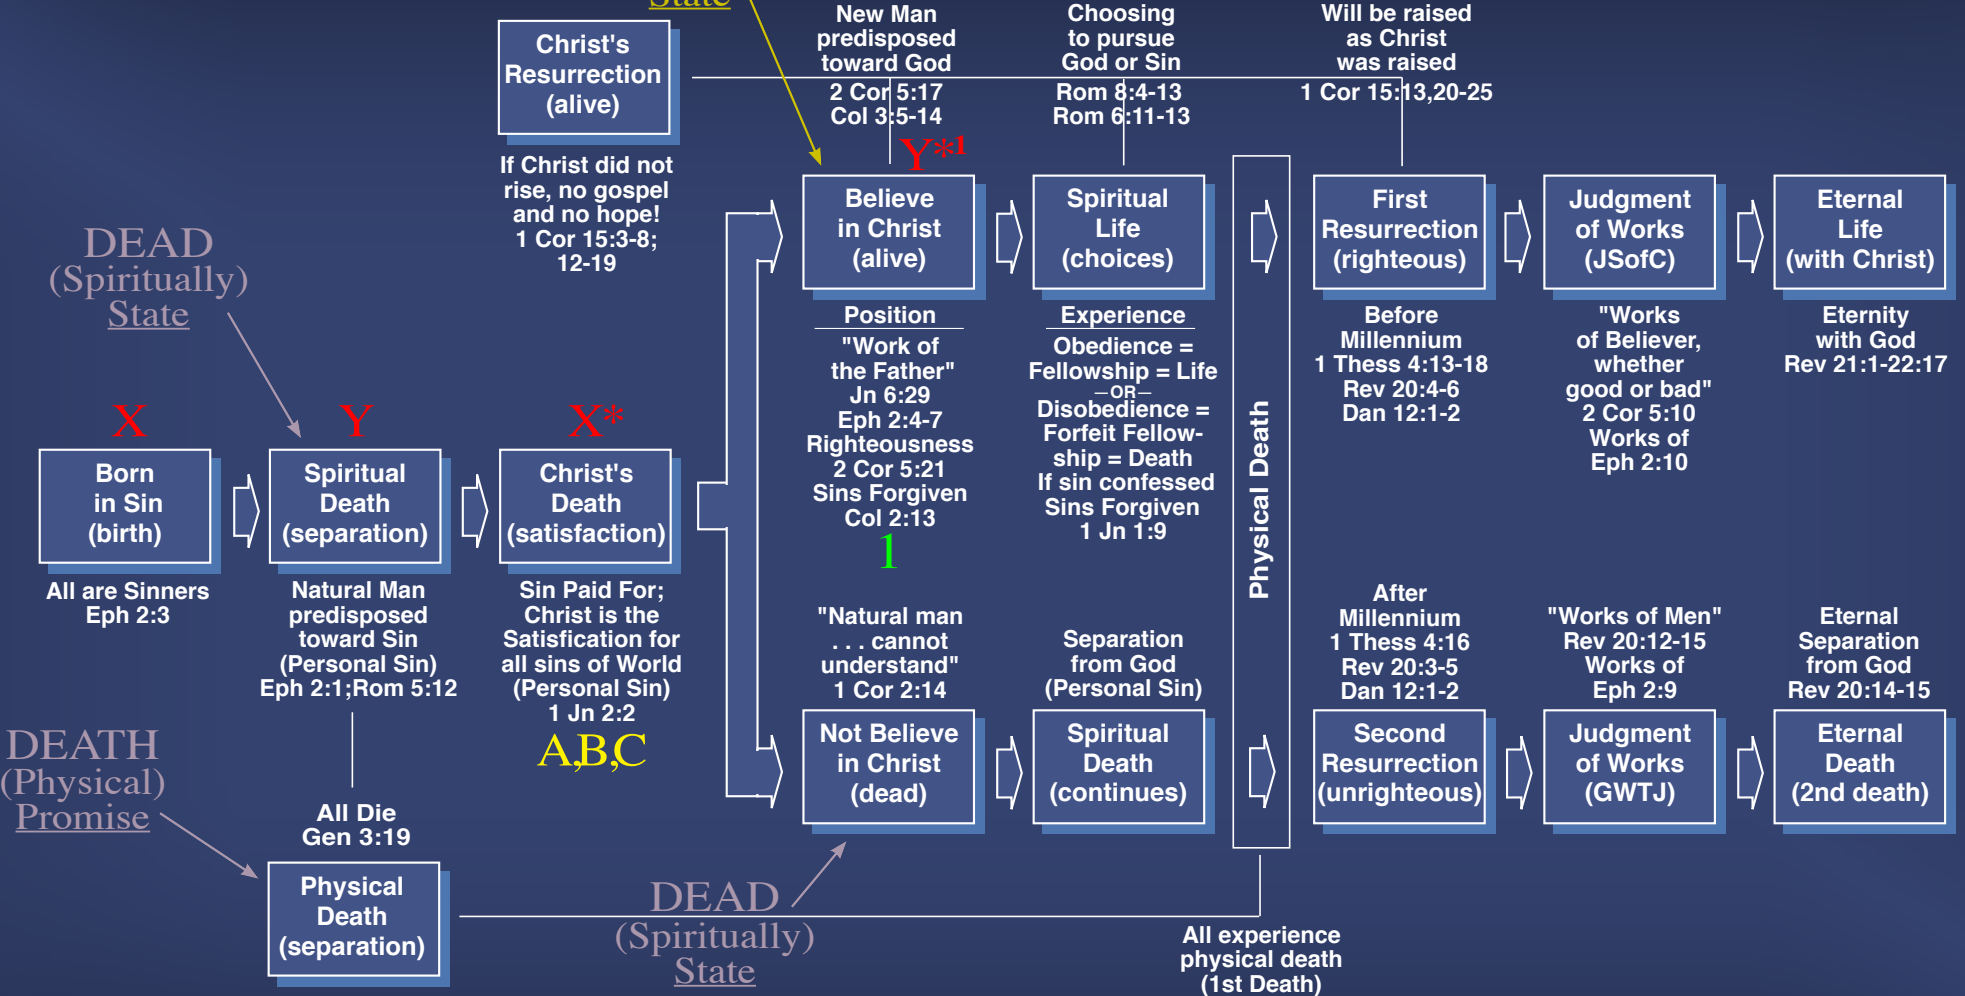

SOLUTION TO SIN

the PROBLEM

LIFE (Spiritual) State

the SOLUTION

Sin	Initiated	Addressed
Inherited	X	X*
Personal	Y	Y*