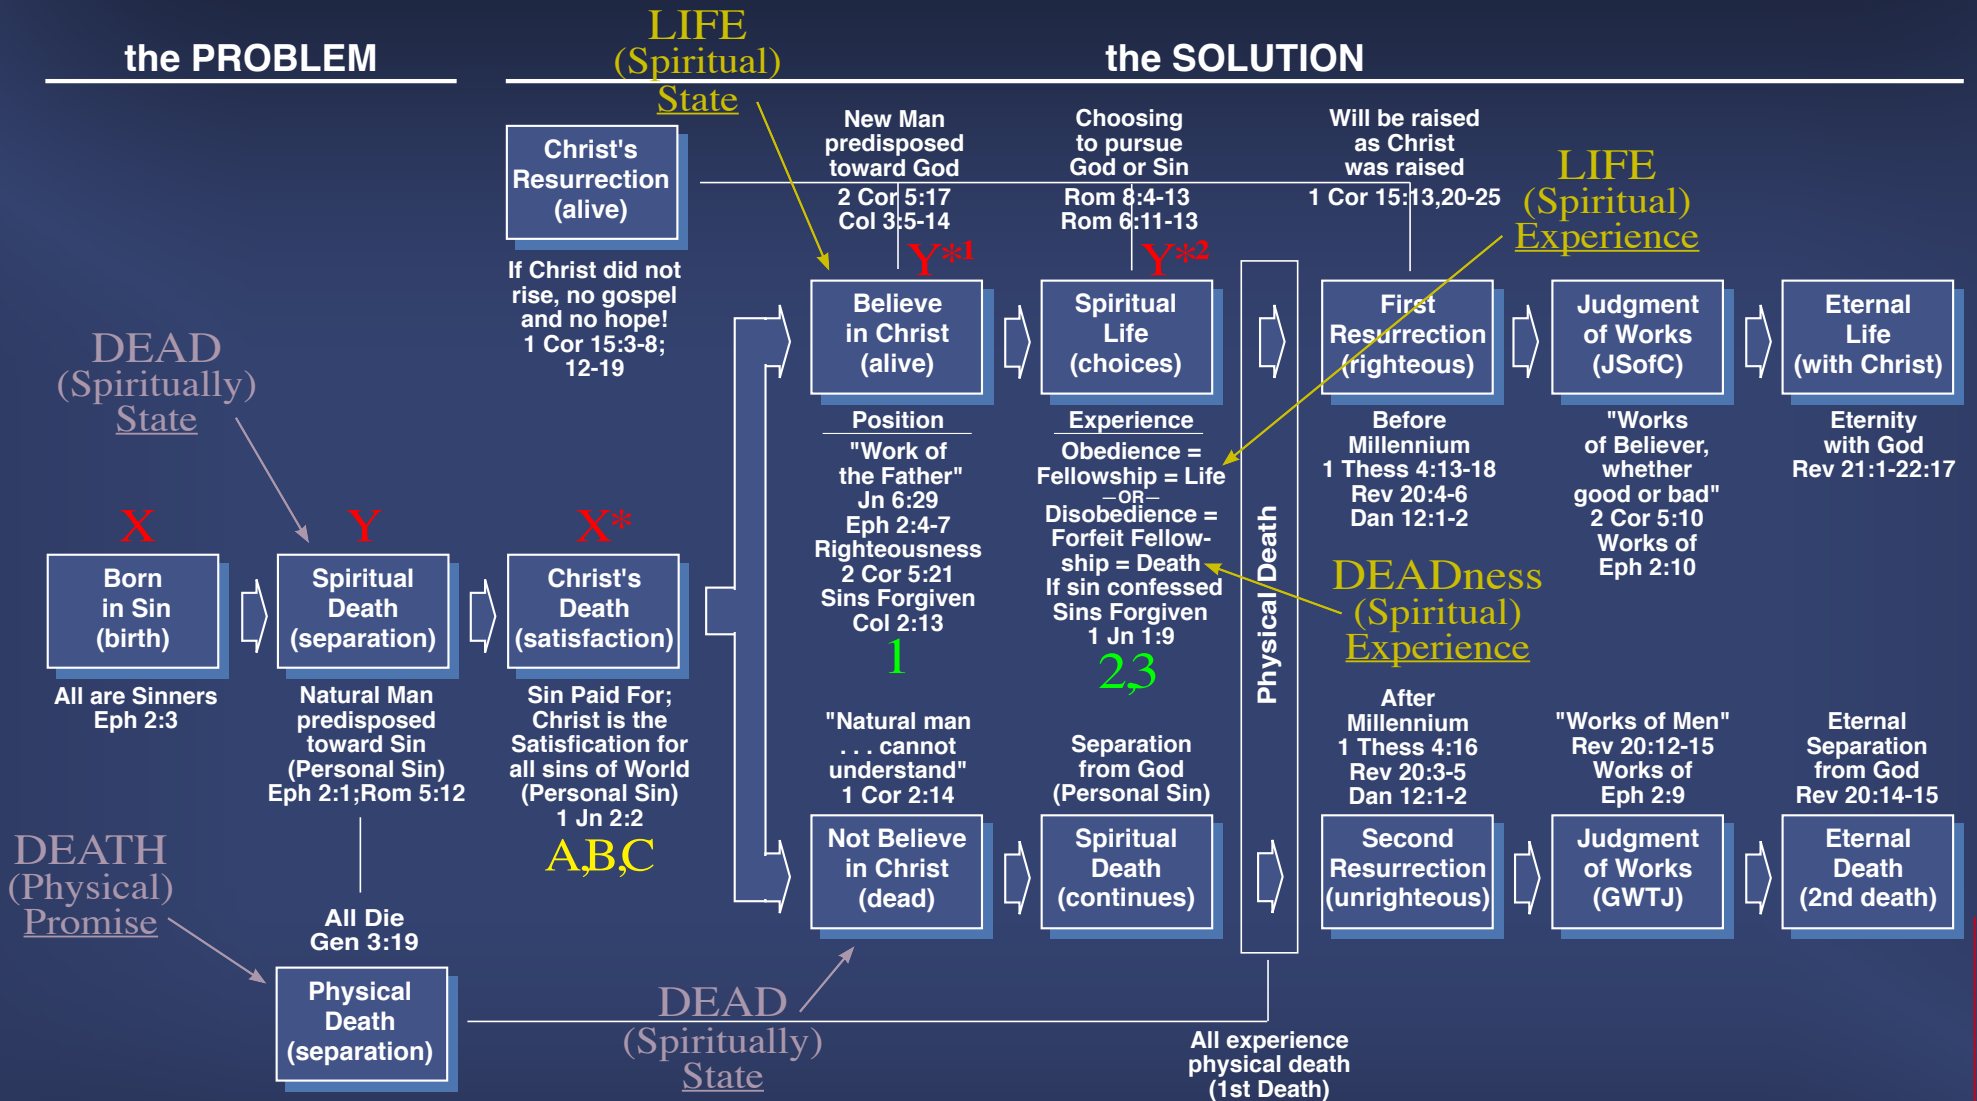

SOLUTION TO SIN

the PROBLEM

the SOLUTION

DEATH (Physical) Promise

Sin	Initiated	Addressed
Inherited	X	X*
Personal	Y	Y*