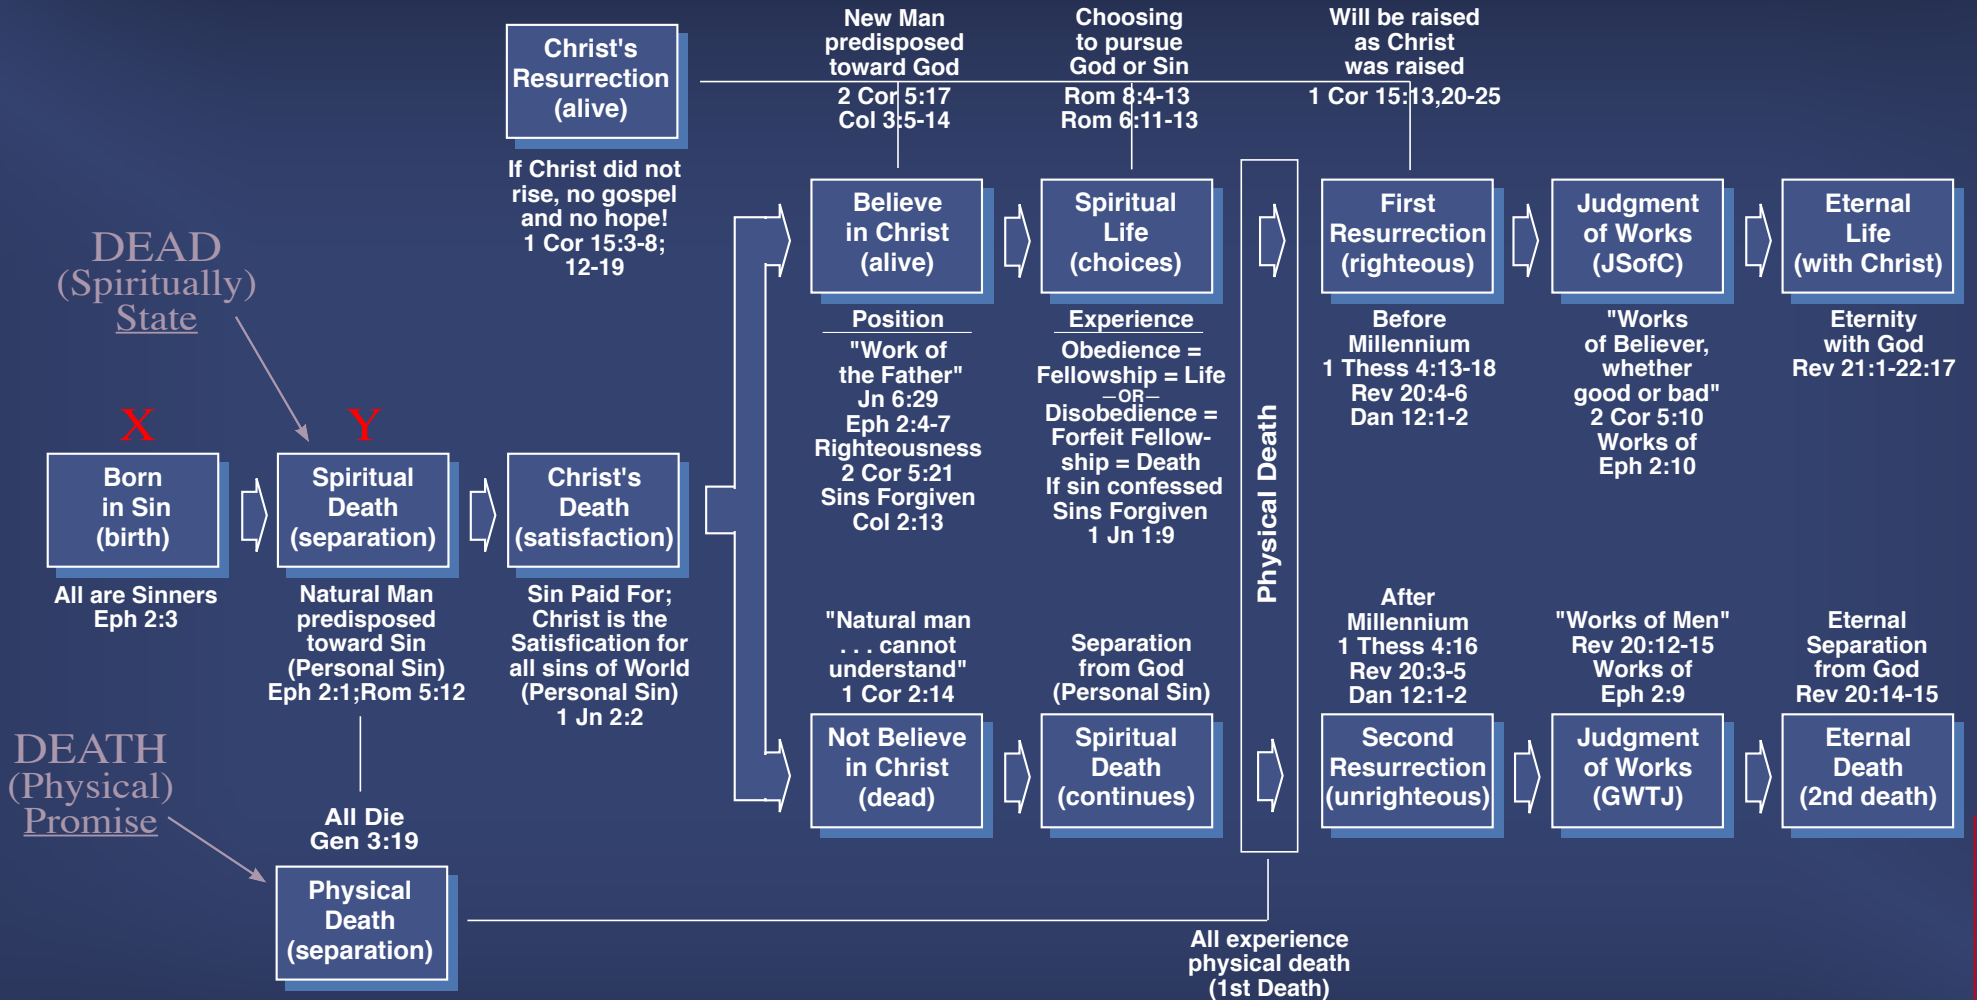

SOLUTION TO SIN

the PROBLEM

the SOLUTION

Sin	Initiated	Addressed
Inherited	X	X*
Personal	Y	Y*